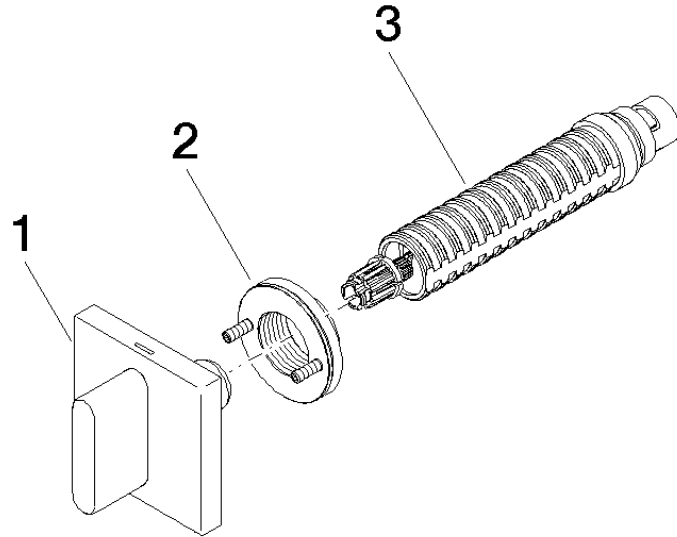

36 607 706

Spare parts list

No.	Item Number	Name	Quantity used	Delivery time
1	90 20 70 051 02-00	handle (cold)	1	10
2	90 21 02 108 00 90	disc	1	2
3	90 90 03 143 00 90	top	1	2